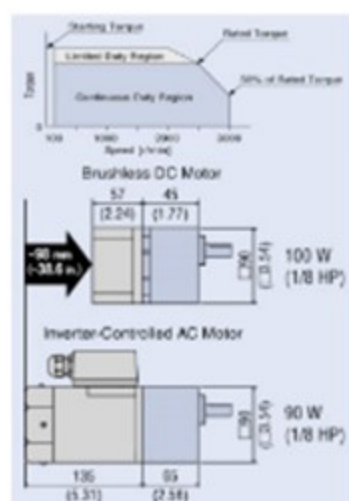

Brushless Speed Control Motor (BMU & BLE2)

The Brushless Speed Control Motor is growing popularity in the world of speed control. Oriental Motor offers various ranges of Brushless Speed Control Motor. We do also offer AC & DC Power Supply Brushless Speed Control Motor.

What are the differences between Brushless Speed Control Motor & Brush Motor?

	Brush Motor	Brushless Motor
Simple to use	√	√
Cost Effective	√	
Longer Life		√
No Maintenance		√
Less Audible Noise		√
Safer to use		√
More Compact		√
Efficient		√
Closed-Loop		√

[Read more about Brushless Speed Control here !](#)

Why choose Brushless Speed Control Motor ?

- Speed Stability , Torque Stability
- High Speed Operation
- Compact & Powerful
- Bi-directional Operation
- Various Speed Control Setting

[Read Brochure here !](#)